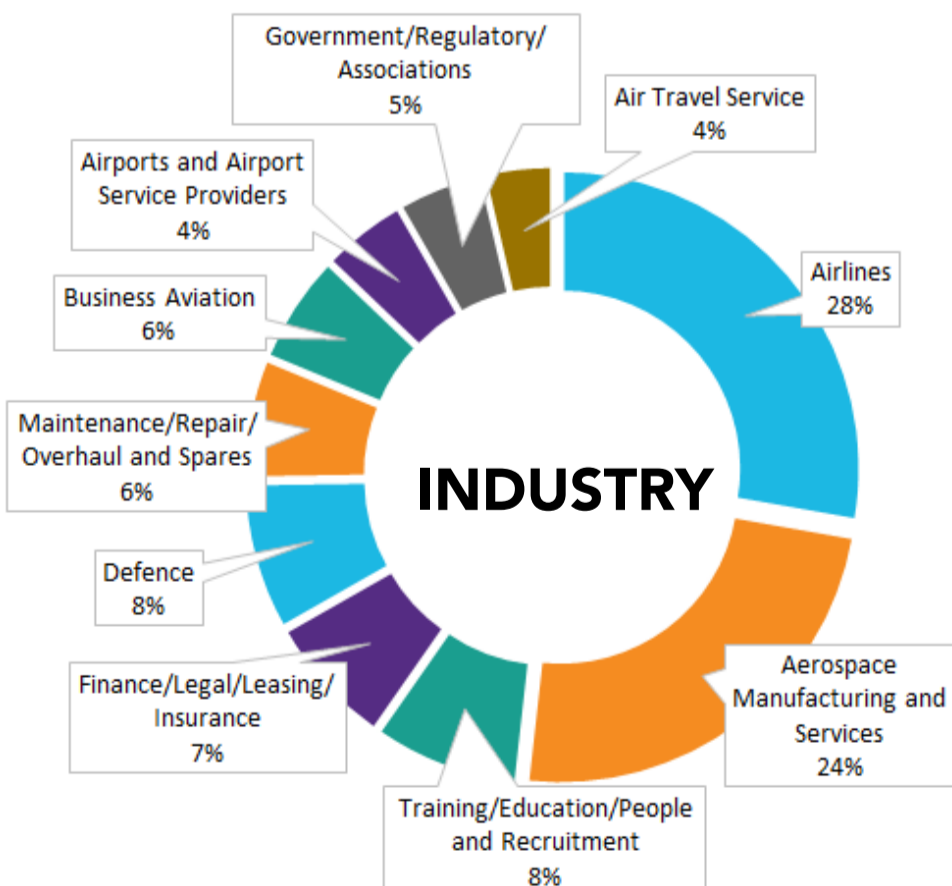

Mobile Stay-on

0.65%

Billboard

0.26%

MPU

0.20%

Double MPU

0.15%