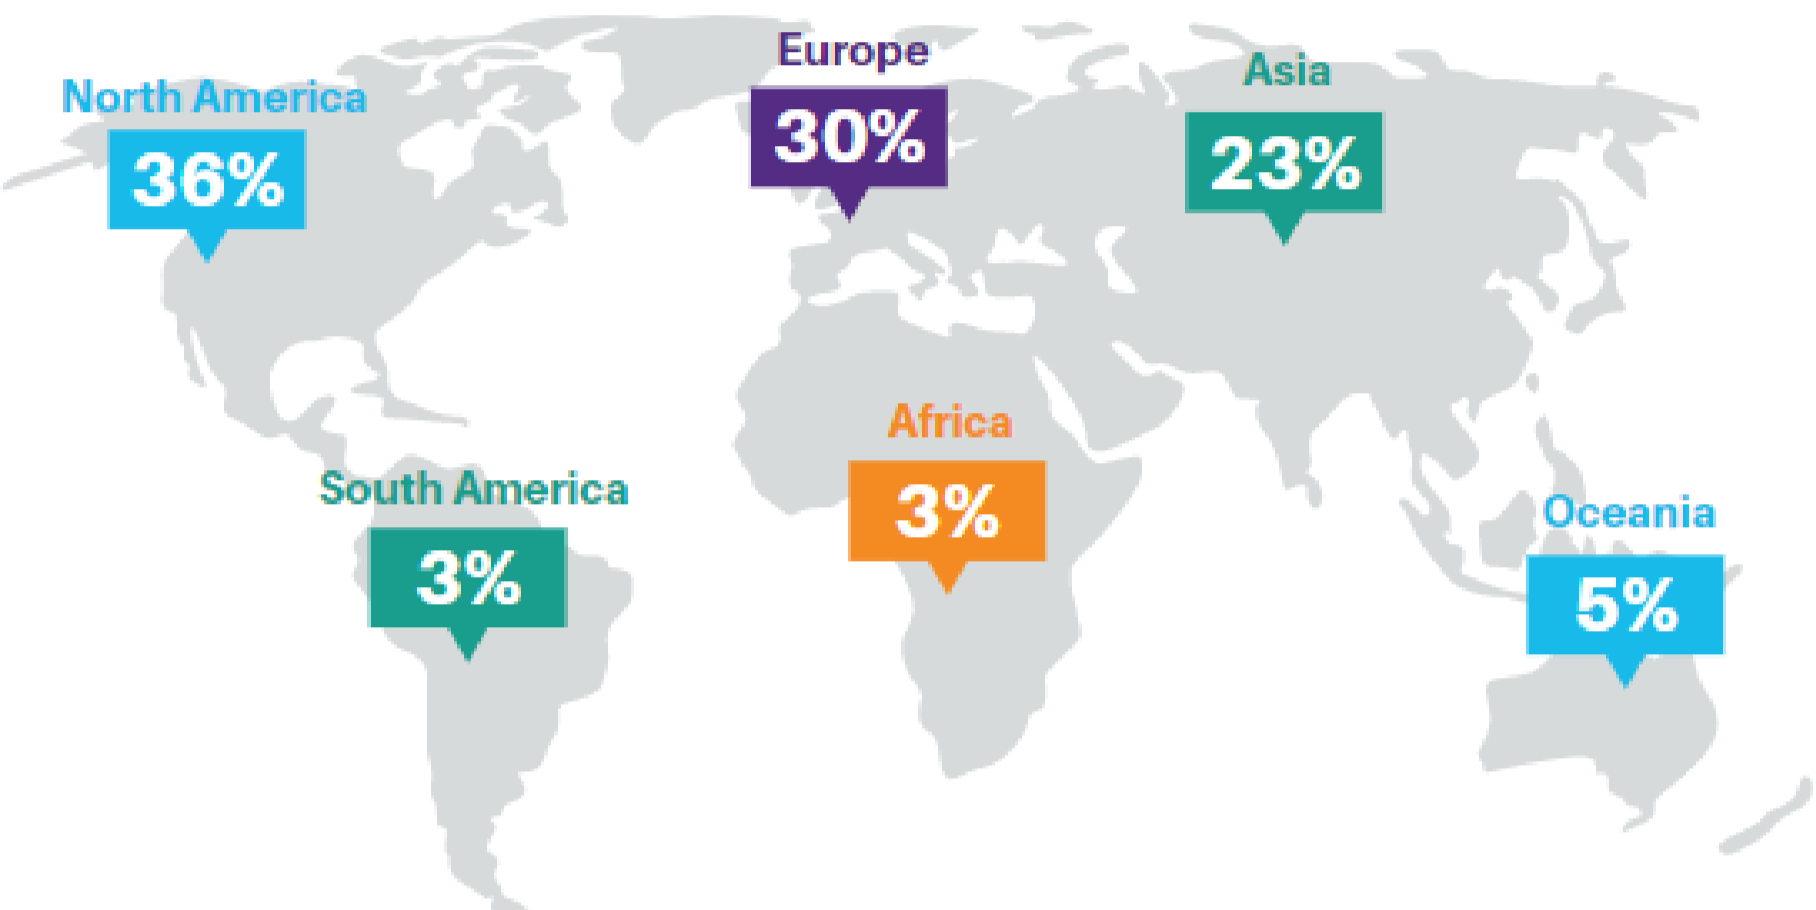

1,645,581

Unique users on FlightGlobal.com

72%

Mobile & tablet

3,387,262

Page views on FlightGlobal.com

28%

Desktop

00:02:15

Average time spent on page

Where are our users based?

Average Click Through Rate (CTR)

Interstitial

3.12%

Wallpaper

0.93%

Mobile Stay-on

0.65%

Billboard

0.26%

MPU

0.20%

Double MPU

0.15%