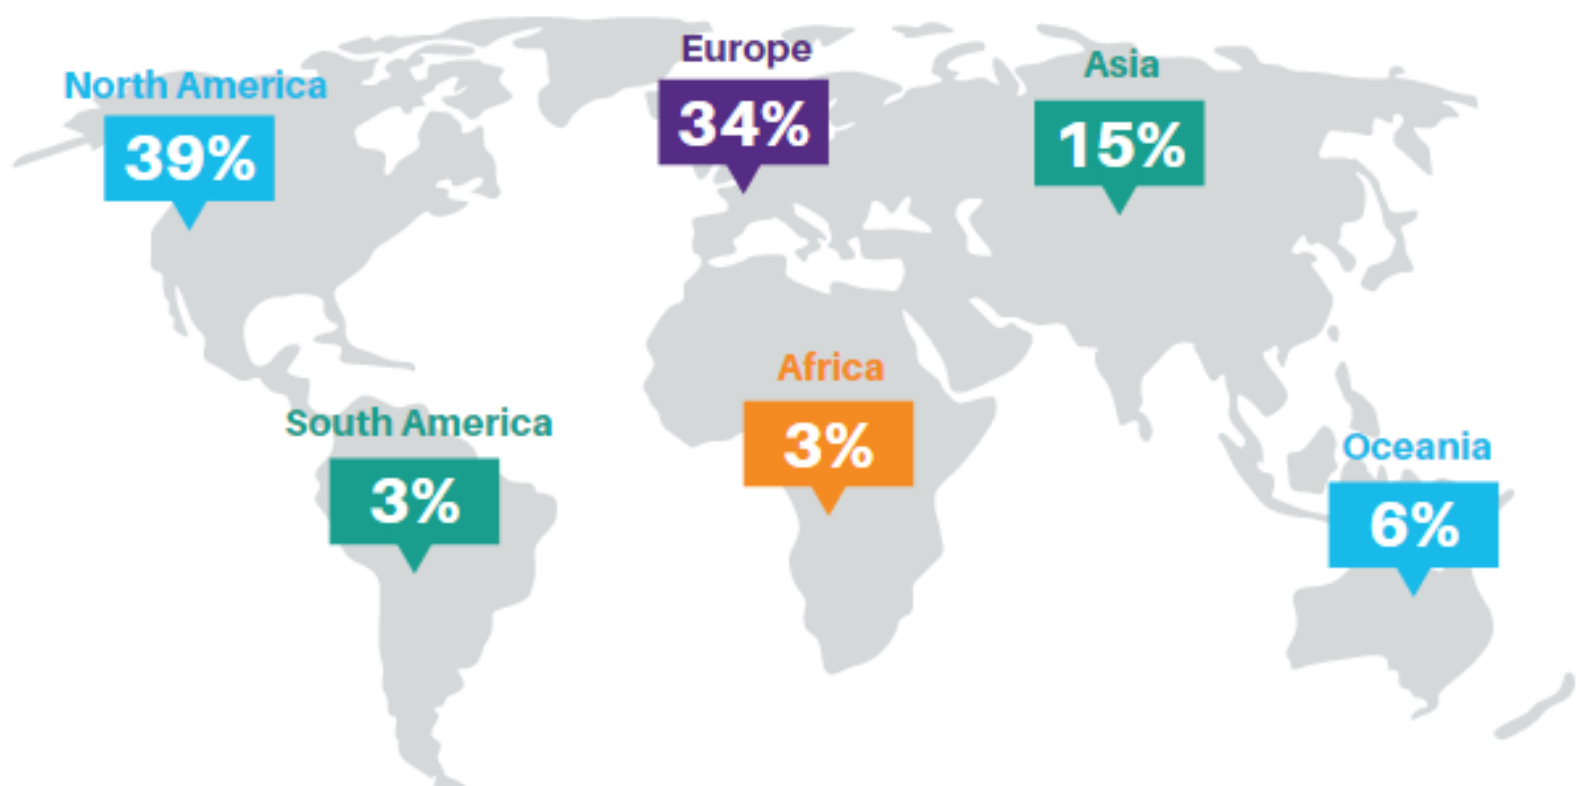

1,082,330

Unique users on FlightGlobal.com

69%

Mobile & tablet

2,216,415

Page views on FlightGlobal.com

31%

Desktop

00:02:08

Average time spent on page

Where are our users based?

Average Click Through Rate (CTR)

Interstitial
1.79%

Wallpaper
1.11%

Mobile Stay-on
2.87%

Billboard
0.24%

MPU
0.18%

Double MPU
0.14%

Social Media Followers

22,200

139,247

28,943

10,622