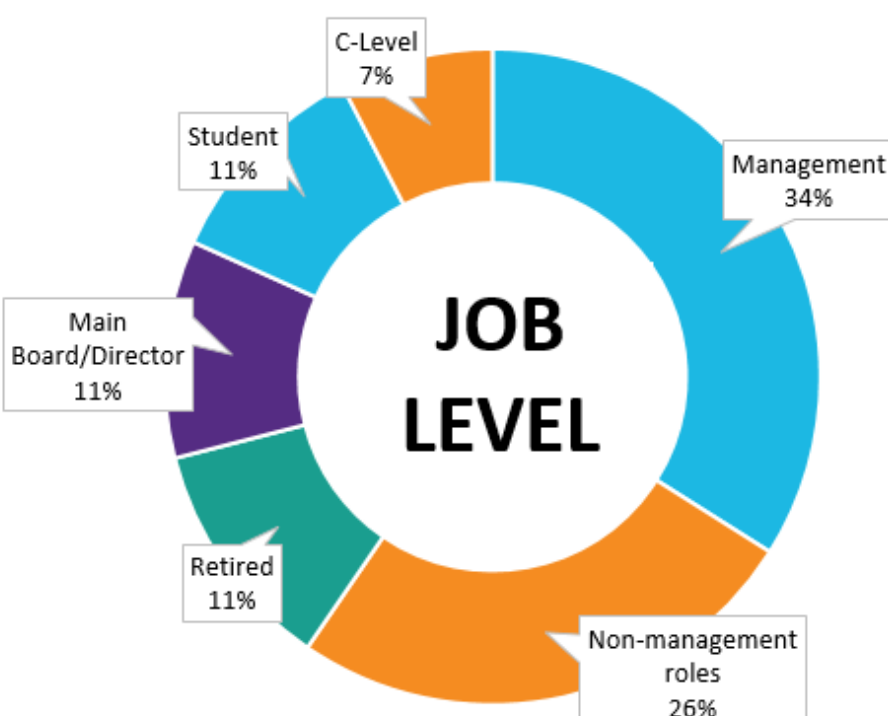

00:02:08

Average time spent on page

Where are our users based?

Average Click Through Rate (CTR)

Interstitial
1.79%

Wallpaper
1.11%

Mobile Stay-on
2.87%

Billboard
0.24%

MPU
0.18%

Double MPU
0.14%

Social Media Followers

22,200

139,247

28,943

10,622