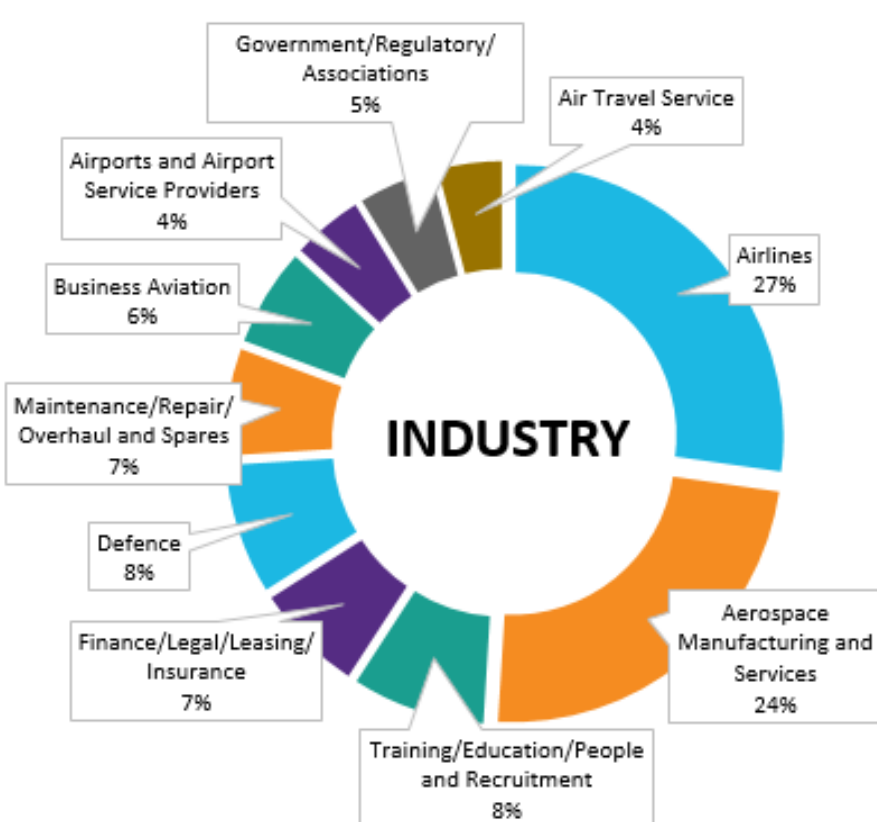

00:02:08

Average time spent on page

Where are our users based?

Average Click Through Rate (CTR)

Interstitial
1.79%

Wallpaper
1.11%

Mobile Stay-on
2.87%

Billboard
0.24%

MPU
0.18%

Double MPU
0.14%

Social Media Followers

22,200

139,247

28,943

10,622