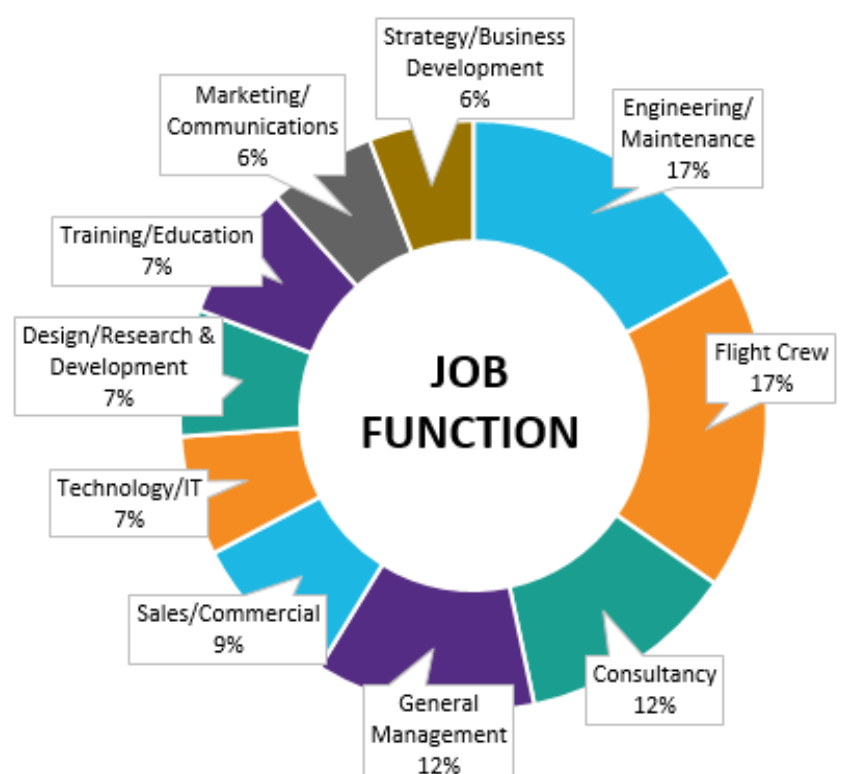

Social Media Followers

22,200

139,247

28,943

10,622