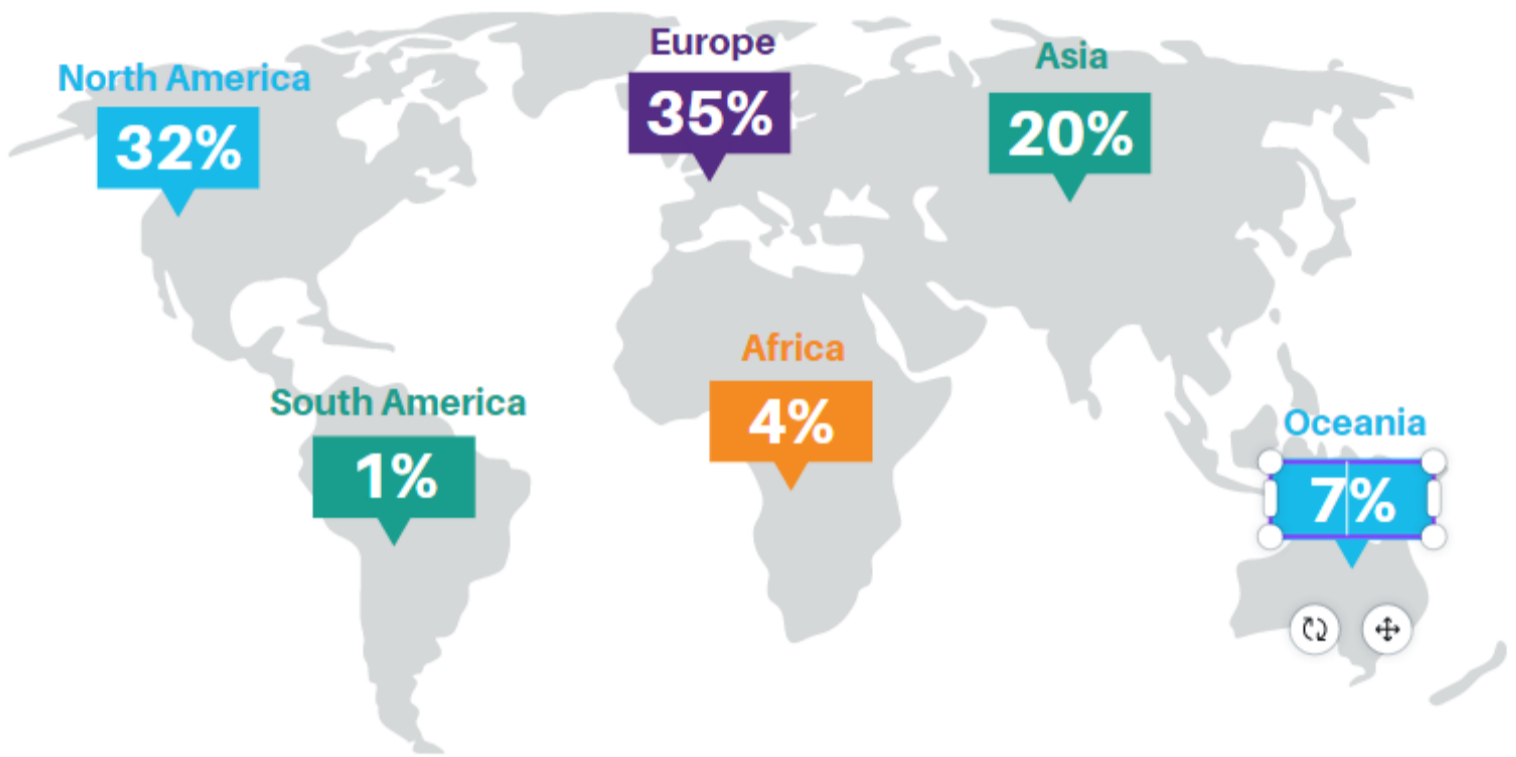

954,194

Unique users on FlightGlobal.com

69%

Mobile & tablet

1,921,214

Page views on FlightGlobal.com

31%

Desktop

117 seconds

Average time spent on page

Where are our users based?

Average Click Through Rate (CTR)

Interstitial

1.60%

Wallpaper

1.17%