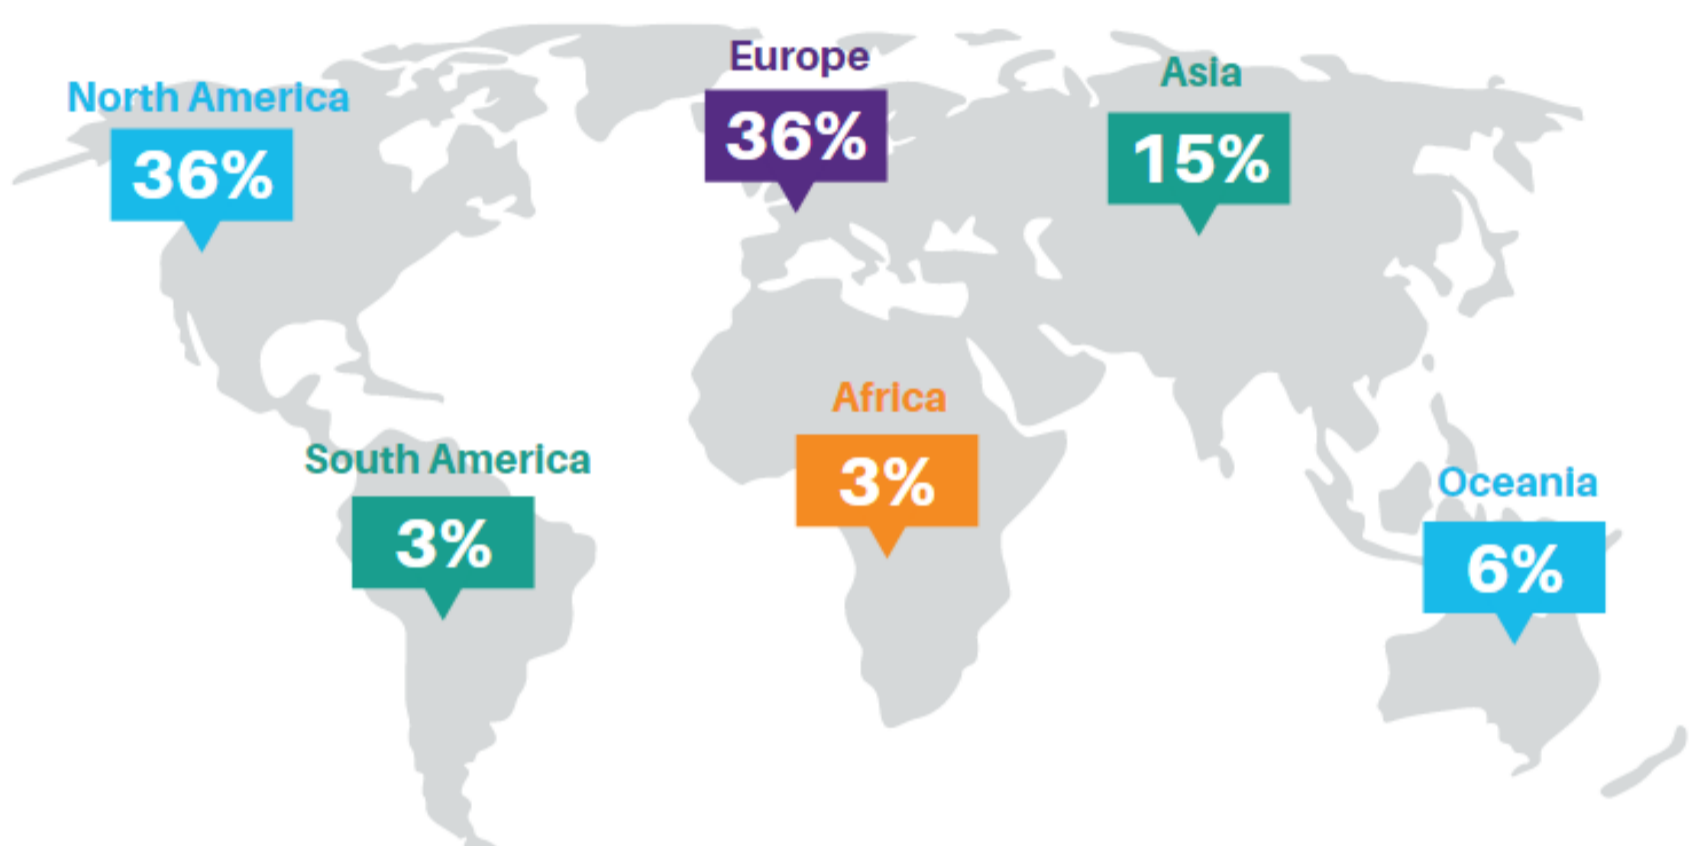

1,174,923

Unique users on FlightGlobal.com

71%

Mobile & tablet

2,302,862

Page views on FlightGlobal.com

29%

Desktop

128 seconds

Average time spent on page

Where are our users based?

Average Click Through Rate (CTR)

Interstitial

1.74%

Wallpaper

1.22%

Social Media Followers

22,769

144,209

29,991

10,700