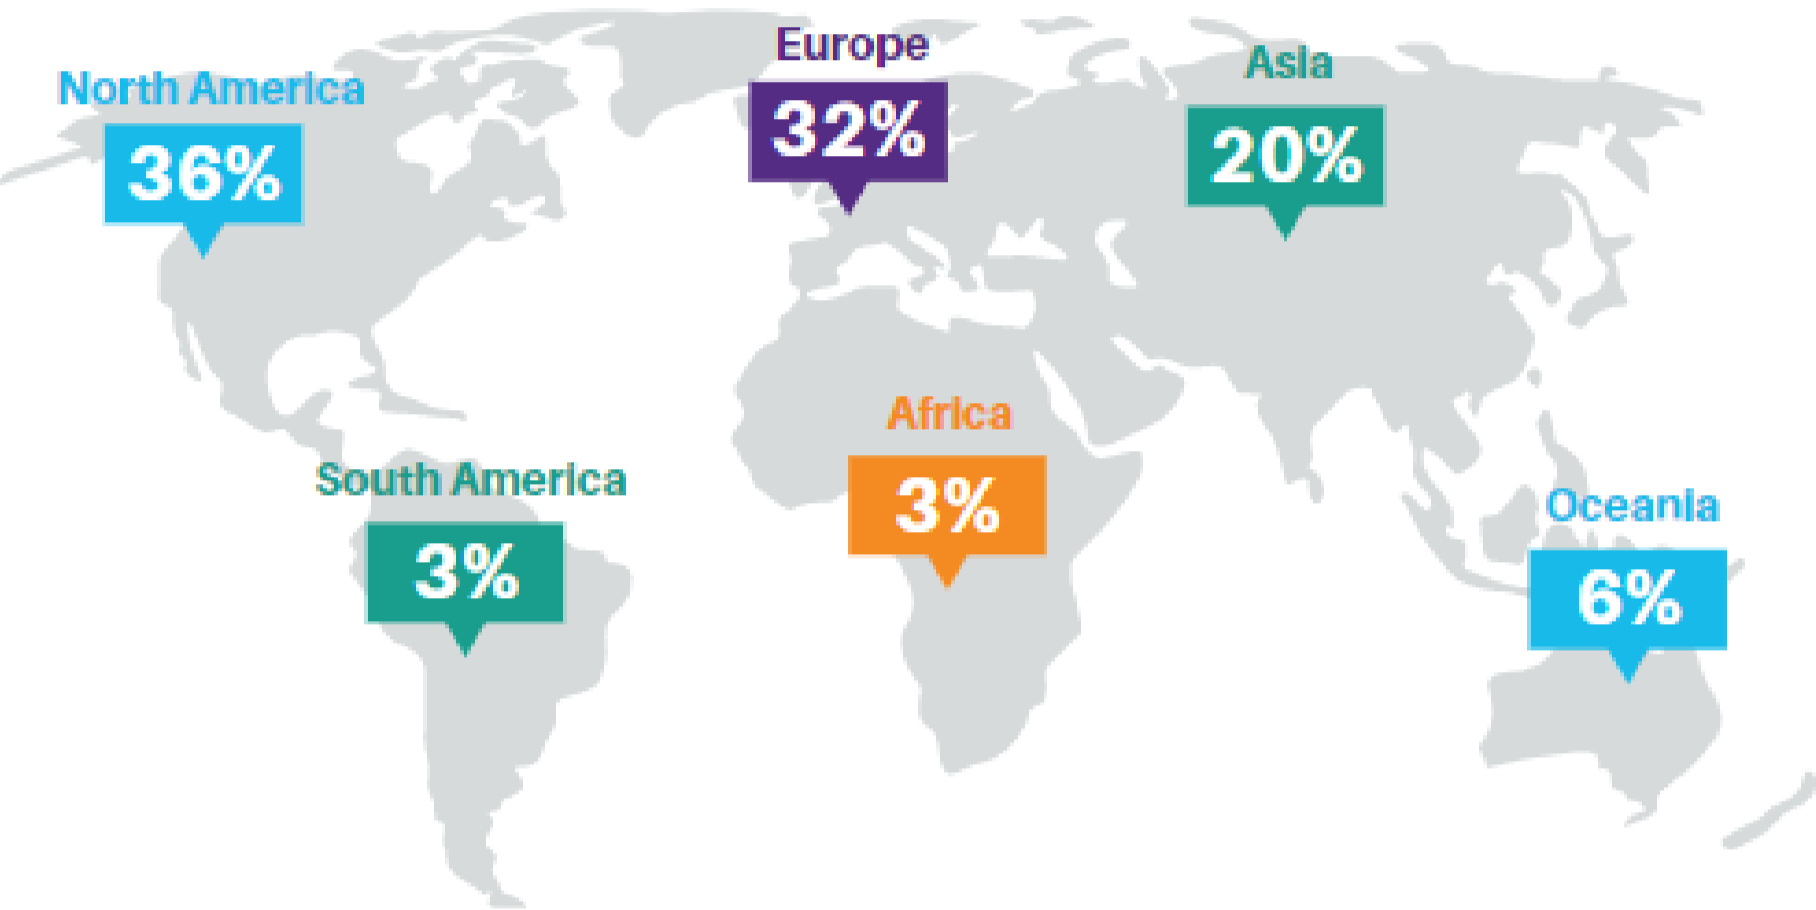

1,330,888

Unique users on FlightGlobal.com

69%

Mobile & tablet

2,700,761

Page views on FlightGlobal.com

31%

Desktop

00:02:12

Average time spent on page

Where are our users based?

Average Click Through Rate (CTR)

Interstitial
2.15%

Wallpaper
0.96%

Mobile Stay-on
0.61%

Billboard
0.24 %