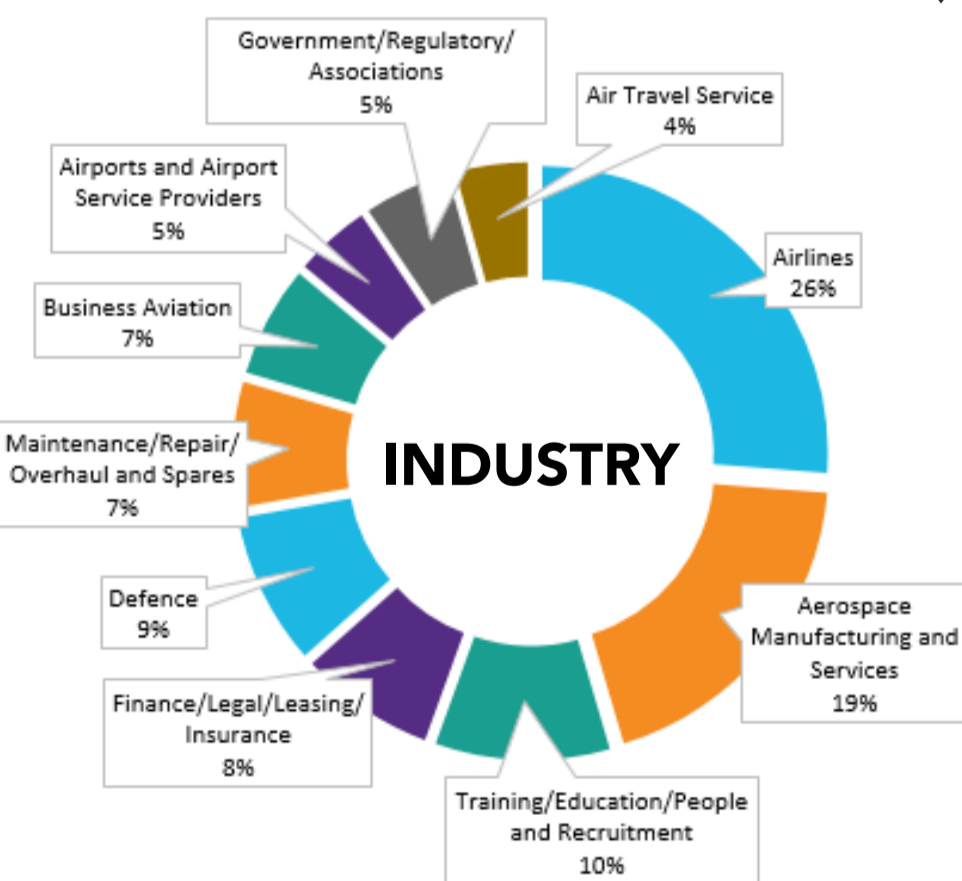

Social Media Followers

21,597

128,997

25,364

10,319