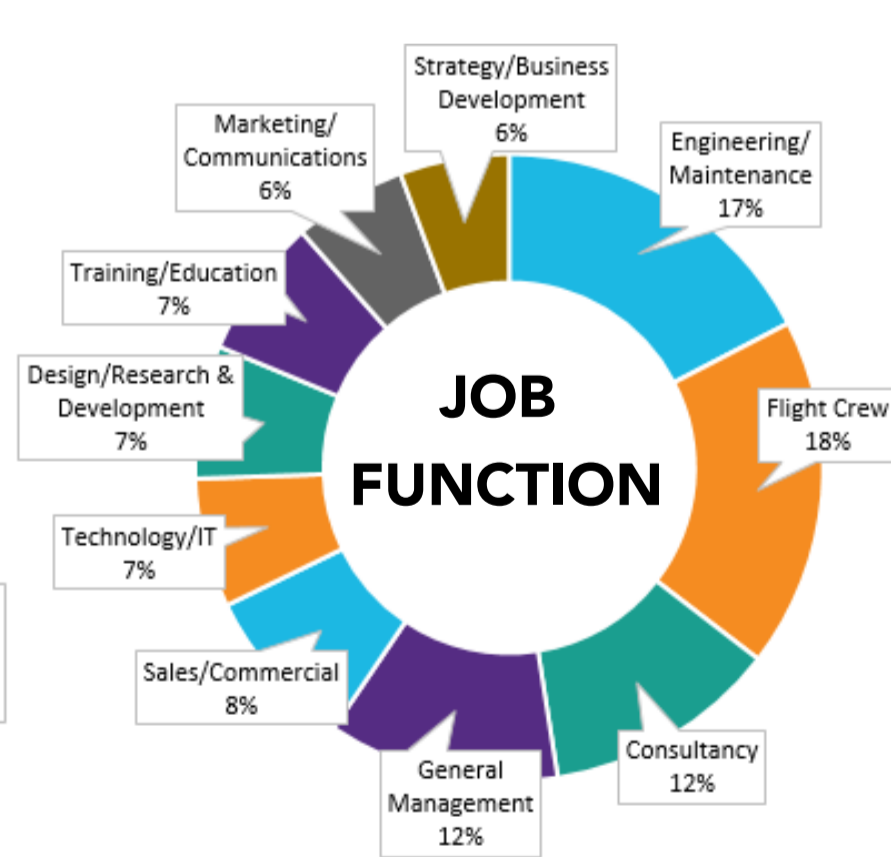

Social Media Followers

21,597

128,997

25,364

10,319